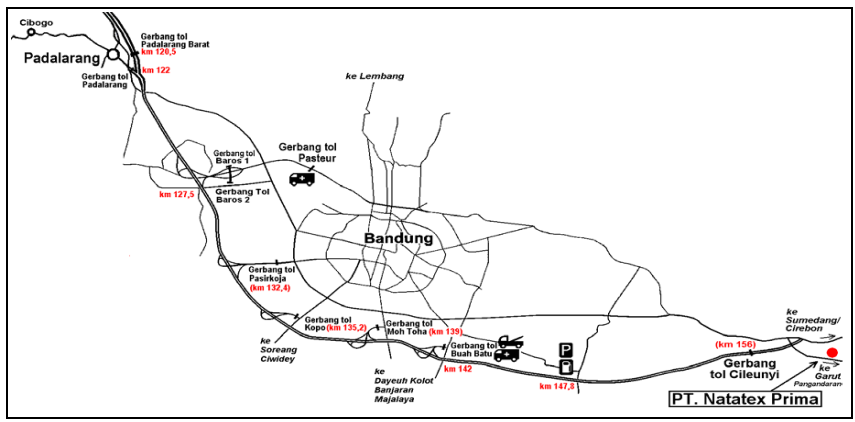

Location Map
PT. Natatex Prima
 Jl. Raya Rancaekek km 26,5
 Telp: 62-22-7798440, 3 Fax: 62-22-7798445
 Telp (Esia) : (022) 91236440,1
 Telp (Flexy): (022) 70829440,1
 Bandung - 40394

HINTS:
 from toll crossroad to Natatex approx 8,5 km
 from PT Cocacola to Natatex approx 800 m