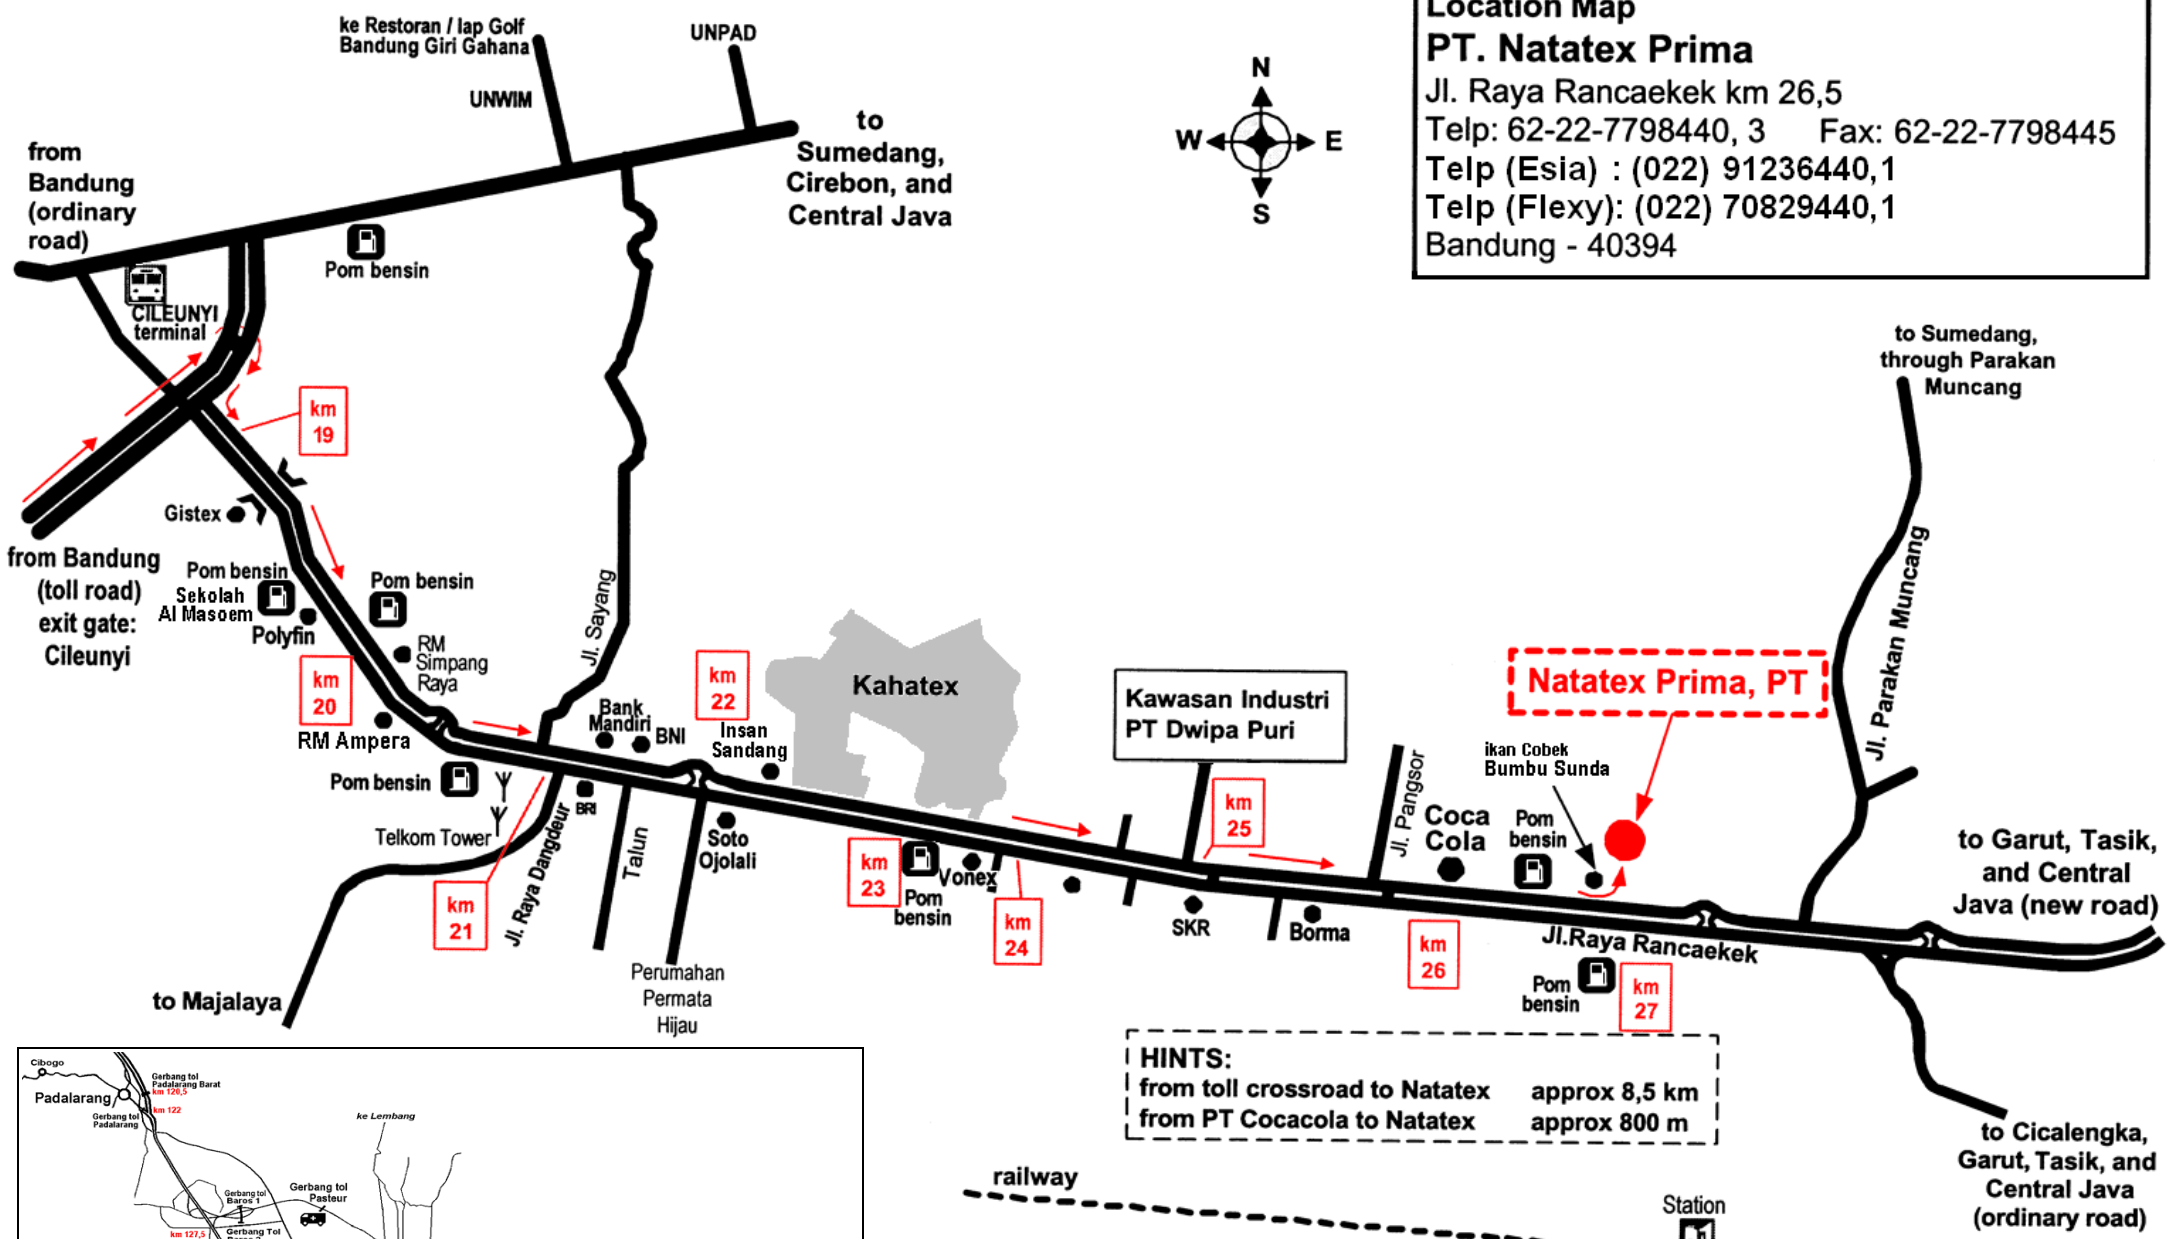

Location Map
PT. Natatex Prima
 Jl. Raya Rancaekek km 26,5
 Telp: 62-22-7798440, 3 Fax: 62-22-7798445
 Telp (Esia) : (022) 91236440,1
 Telp (Flexy): (022) 70829440,1
 Bandung - 40394

HINTS:
 from toll crossroad to Natatex approx 8,5 km
 from PT Cocacola to Natatex approx 800 m