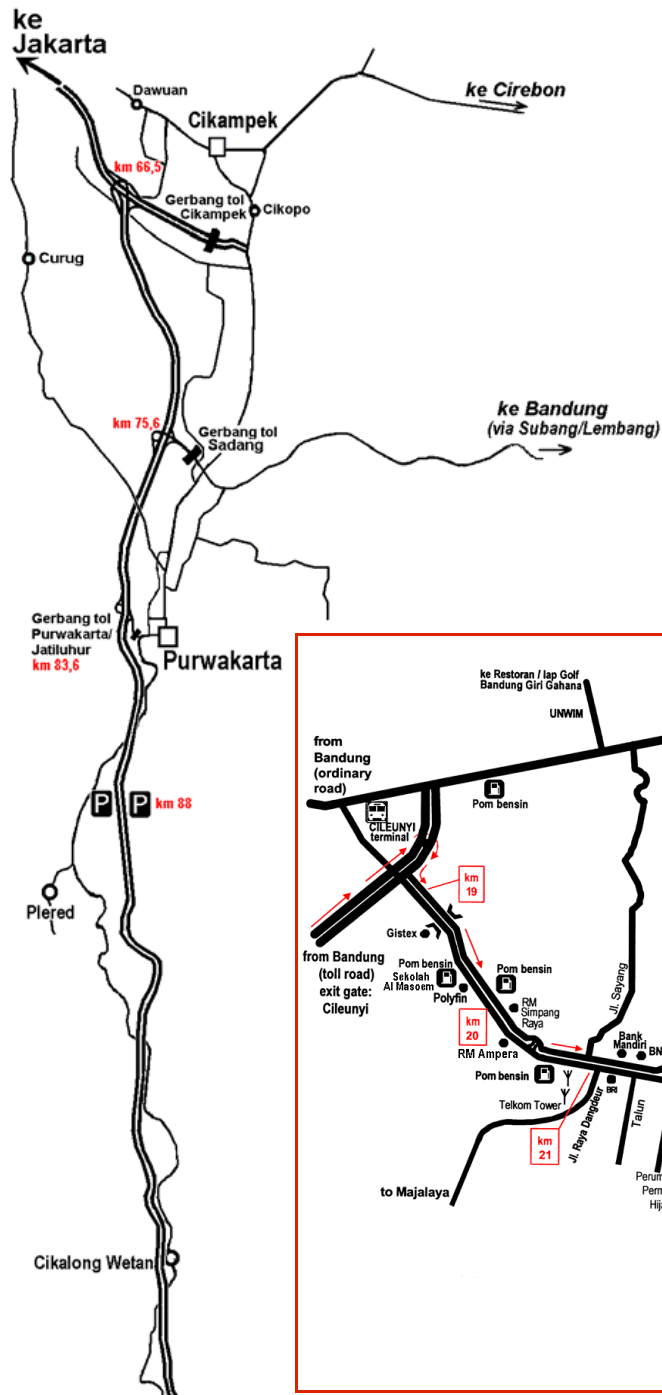

PURwakarta - Bandung - ciLEUNYI

Pompa Bensin dan Jaringan Restoran di Tol Jakarta – Bandung

	Bandung – Jakarta				Jakarta – Bandung				
	Km 98	Km 89	Km 63	Km 43	Km 19	Km 39	Km 57	Km 72	Km 88
Pompa Bensin	✓	✓	✓	✓	✓	✓	✓	✓	✓
Restoran dan Rumah Makan									
AW			✓				✓		
Baso Lapangan Terbak		✓				✓			
CFC									✓
Hoka Hoka Bento						✓			
KFC						✓	✓	✓	
Mc Donald						✓			
Pizza Hut						✓			
Sabana (RM Padang)	✓	✓							
Sederhana (RM Padang)	✓					✓			
Simpang Raya (RM Padang)						✓	✓	✓	✓
Solaria	✓	✓				✓	✓	✓	✓
Soto Sadang (Asli)	✓							✓	✓